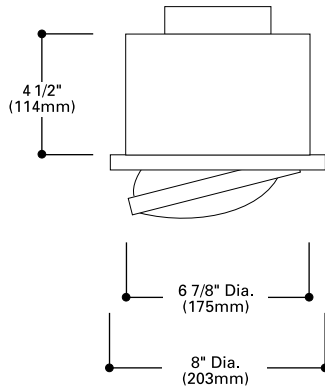

### EMERGENCY LIGHTING

- Recessed round gimbal unit. Torsion spring frame.
- Lamp rotates 358° horizontally and 42° vertically
- Supplied with mounting frame and junction box
- Split mounting frame for old work – HP, adjustable mounting bars – ABI. 18" and 27" rigid mounting bars available
- Lamps are PAR36 sealed beam only – 6 or 12 volt
- Maximum lamp wattage is 50 watts

### DIMENSIONS

### ORDERING INFORMATION

Catalog No.	Trim	Ship Wt.
RF503	W White	5

Note: PAR36 sealed beam lamp only. 6 or 12 volt.  
Maximum wattage 50 watts. Please specify lamp when ordering.